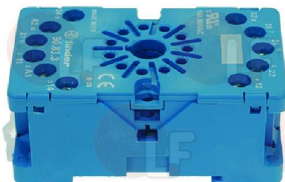

Relays

3351158 BASE UNDECAL ES11 10A 400V
11 poles