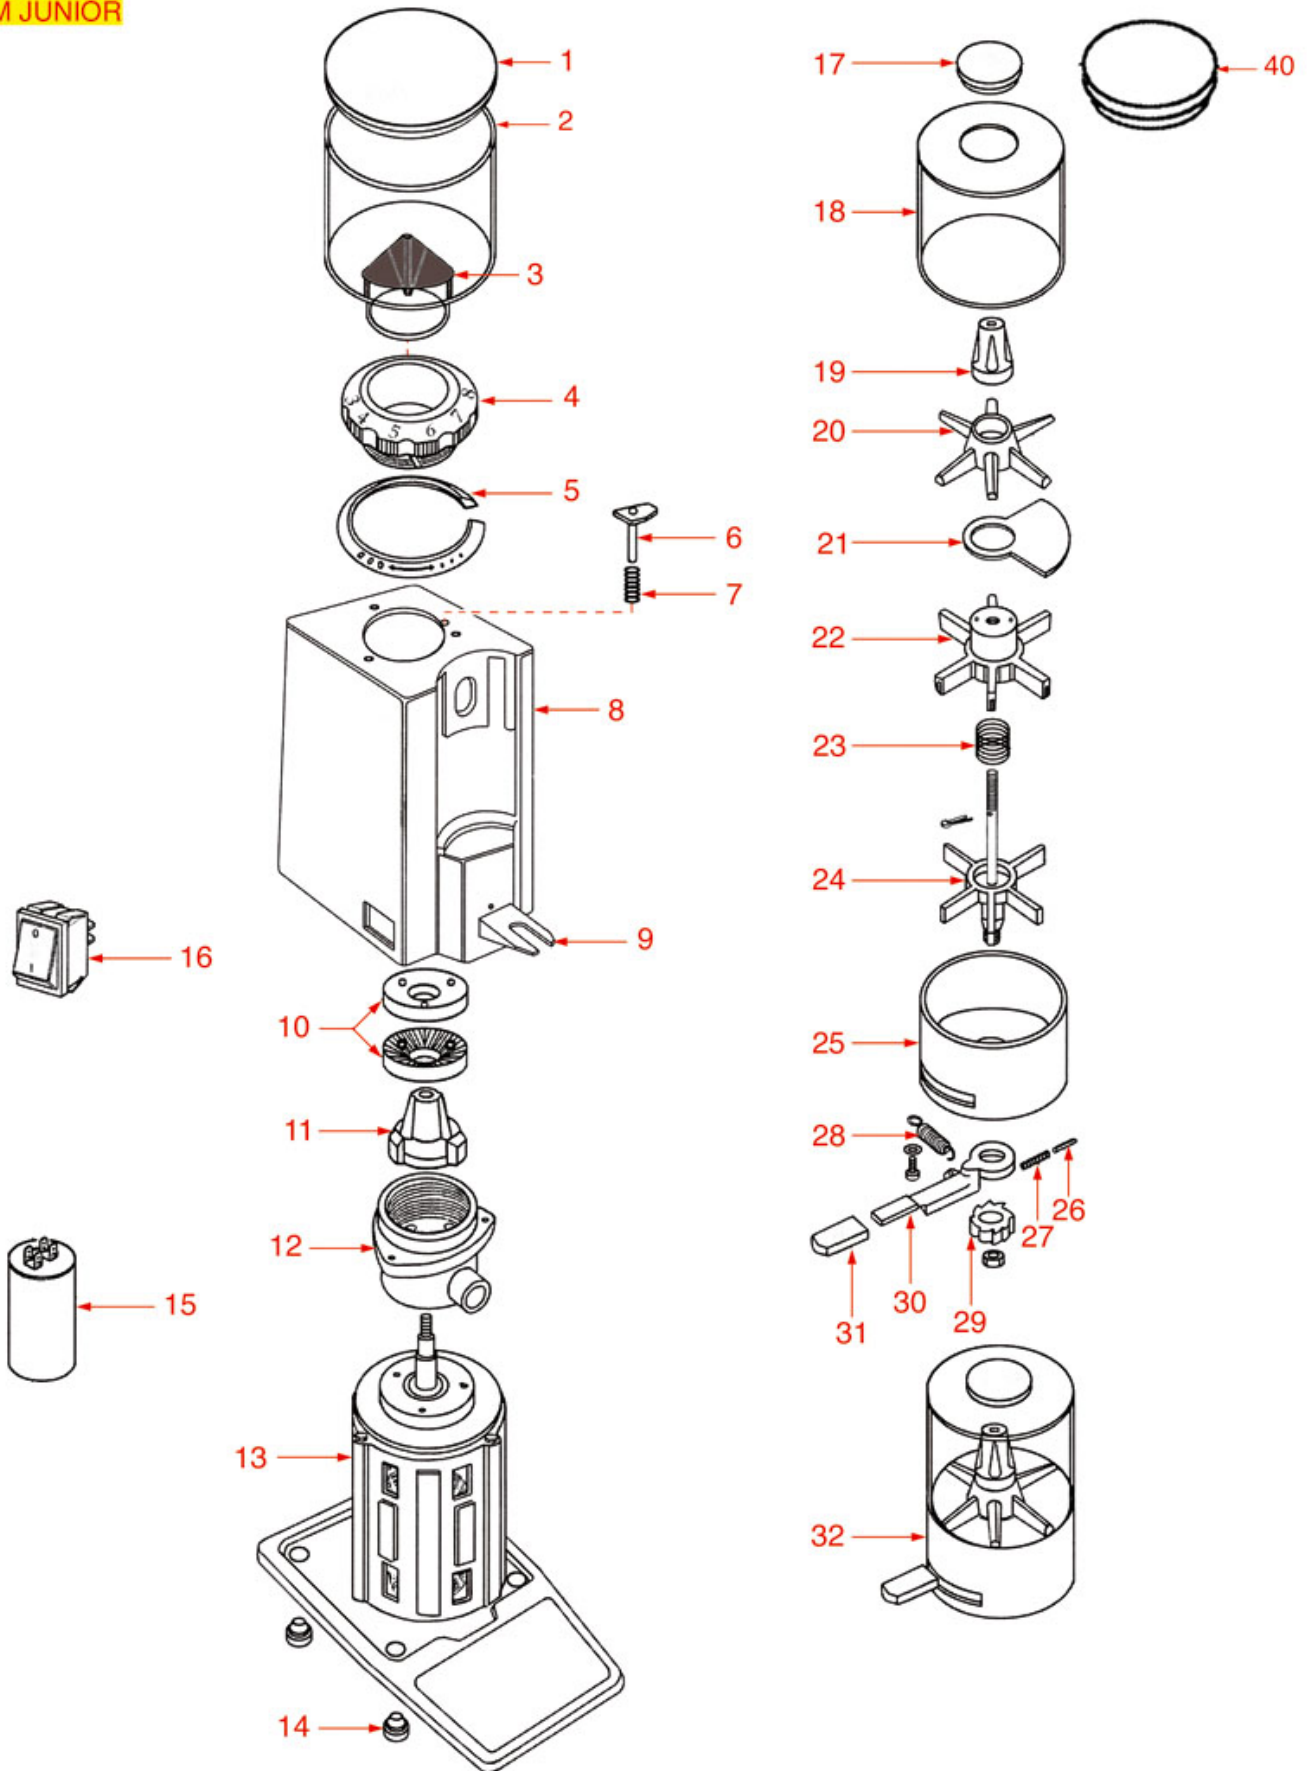

GRINDER ASSEMBLY M JUNIOR

M JUNIOR

CARIMALI

Position	LF code no.	Description
1	1252301	COFFEE HOPPER LID
2	1080938	COFFEE HOPPER 250 gr
3	1252295	COFFEE HOPPER INNER PROTECTION
3	1252379	COFFEE HOPPER INNER PROTECTION
4	1252300	GRINDING BURRS TOP HOLDER W/RING NUT
5	1252302	JUNIOR SCREW COVER
6	1324941	LOCKING PIN
7	1250265	LOCKING PIN SPRING
9	1252299	FILTER HOLDER FORK
10	1251062	GRINDING BURRS OBEL (PAIR) LEFT
11	1251063	GRINDING BURRS BOTTOM HOLDER
15	3068010	CAPACITOR μF 6.3 450V 50/60Hz
16	3319035	ORANGE BIPOLAR SWITCH 16A 250V
17	1252279	DOSER LID
18	1252276	DOSER CYLINDER
19	1252280	DOSE ADJUSTMENT KNOB
23	1250260	STAR SPRING
27	1250267	PEG SPRING
28	1250263	DOSER LEVER RETURN SPRING
29	1252303	PAWL GEAR 6 TEETH
31	1252297	LEVER COVER
32	1090511	COMPLETE DISPENSER