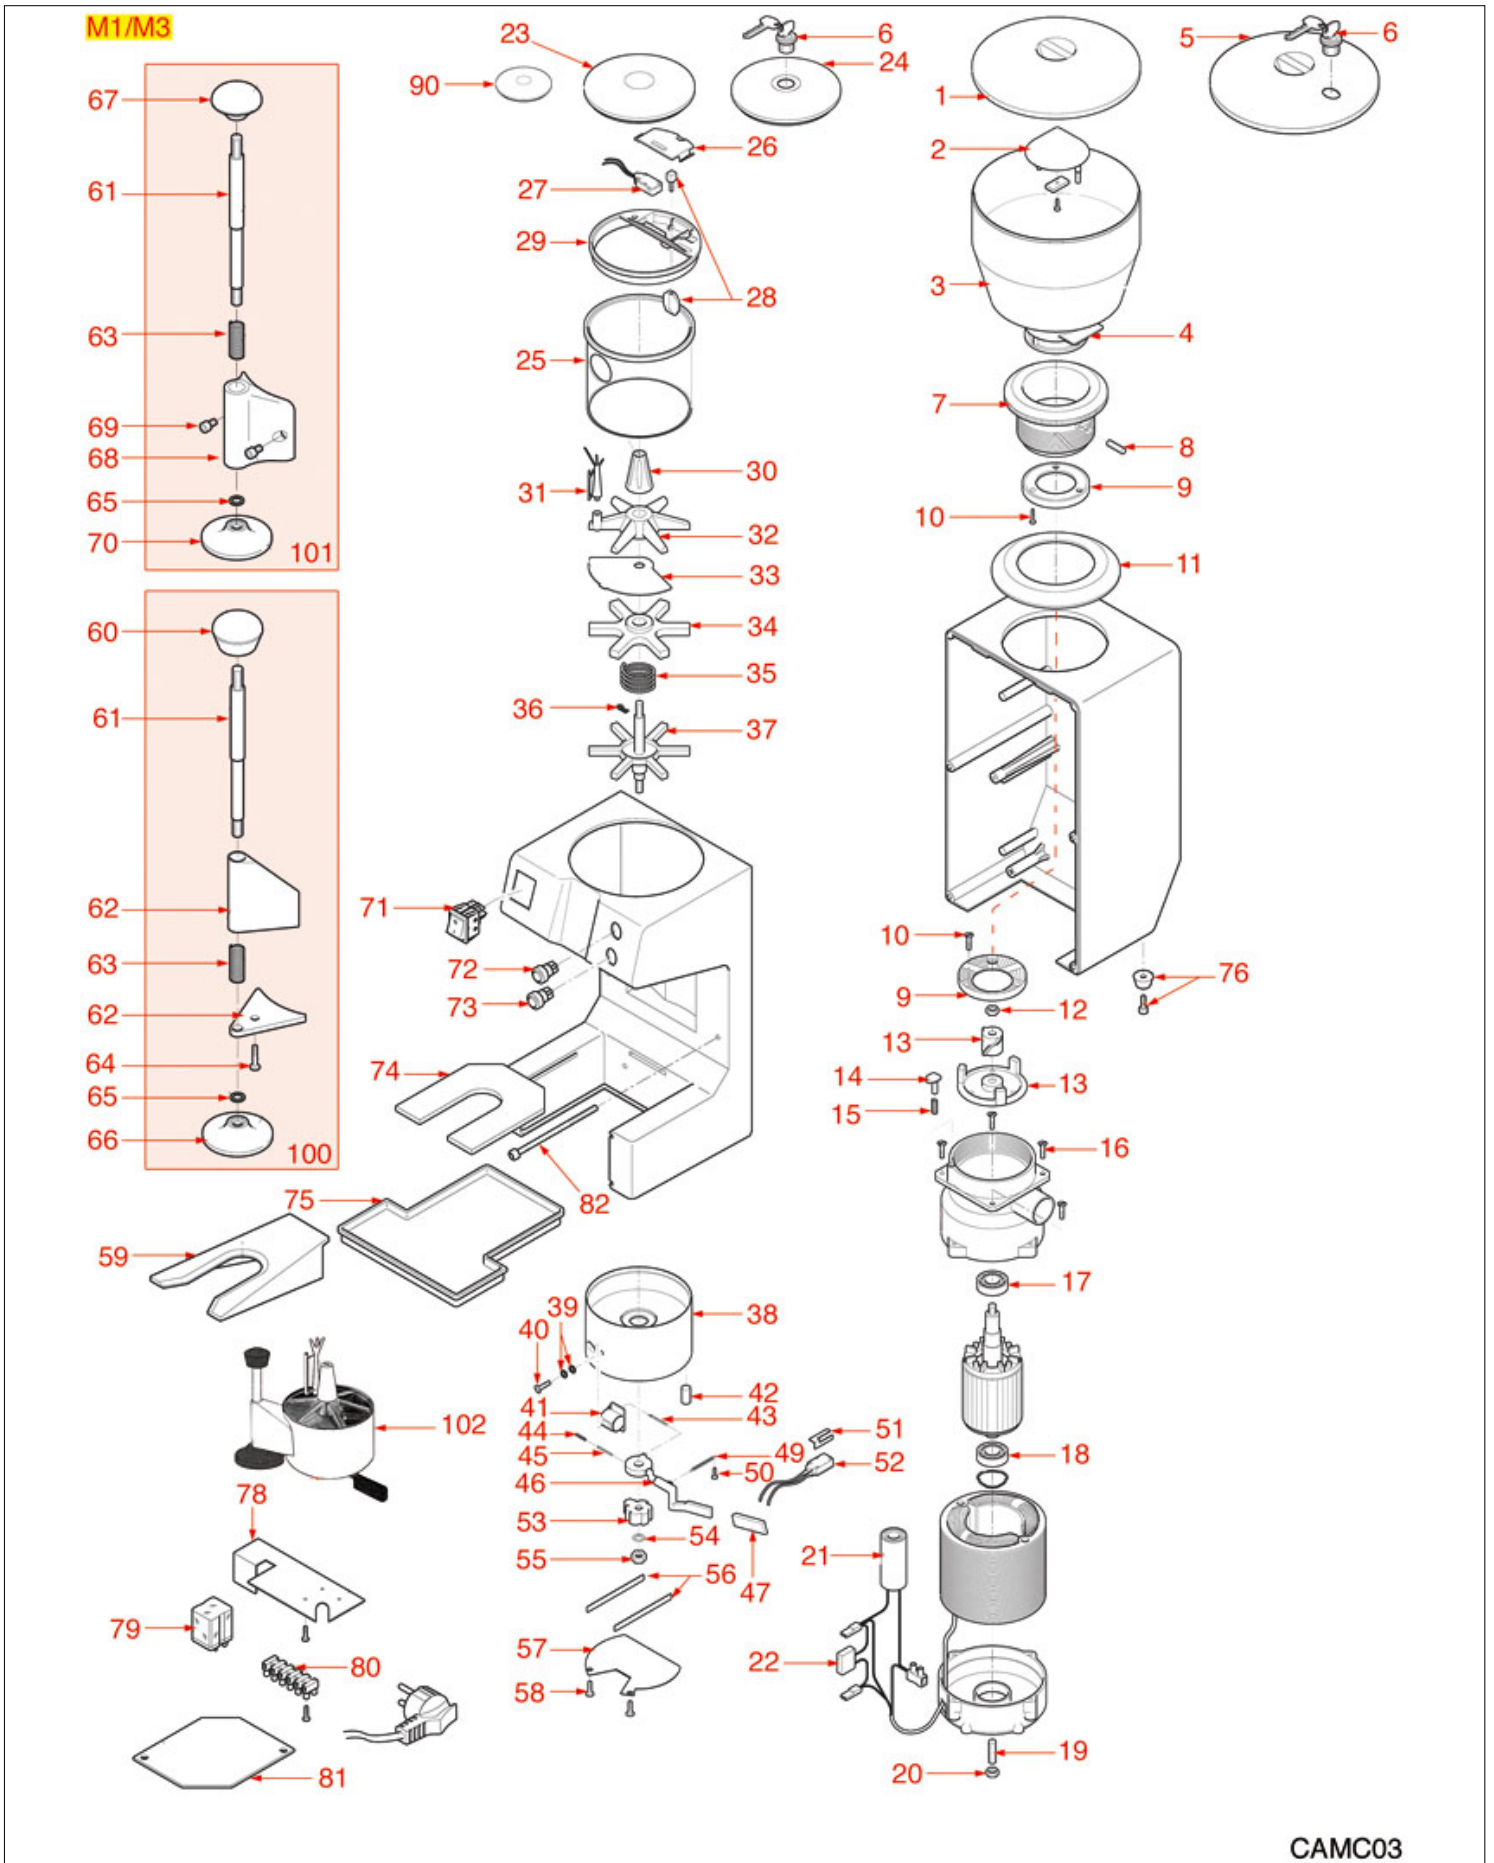

GRINDER ASSEMBLY M1/M3

CARIMALI

Position	LF code no.	Description
1	1252304	COFFEE HOPPER LID $\varnothing$ 185 mm
2	1252295	COFFEE HOPPER INNER PROTECTION
2	1252379	COFFEE HOPPER INNER PROTECTION
3	1080075	COFFEE HOPPER
6	1388501	COVER LOCK
7	1252285	GRINDING BURRS TOP HOLDER W/RING NUT
9	1251061	GRINDING BURRS OBEL-CARIMALI (PAIR) LEFT
10	1528001	SCREW M4x10 UNI 6109
11	1186695	SCREW COVER RING NUT $\varnothing$ 126 mm
13	1251113	GRINDING BURRS BOTTOM HOLDER
14	1252281	LOCKING PIN
15	1250265	LOCKING PIN SPRING
16	1528023	S/STEEL CROSS SCREW M5x16 mm UNI 7688
21	3068019	CAPACITOR μF 12.5 450V 50/60Hz
23	1252283	DOSER LID
24	1252284	DOSER LID WITH KEY
25	1090019	DOSER CYLINDER $\varnothing$ 120x117 mm
27	1240802	MICROSWITCH 6A 250V
29	1252287	MICROSWITCH HOLDER
30	1252280	DOSE ADJUSTMENT KNOB
31	1250266	DOSER SCRAPER
32	1343939	TOP STAR
33	1252282	DOSER SHEET
34	1343940	MIDDLE STAR
35	1250260	STAR SPRING
37	1343941	BOTTOM STAR
40	1528630	STAINLESS STEEL SCREW M5x10 mm UNI 5739
41	1252278	COUNTER FOR COFFEE GRINDER
43	1250261	STROKE COUNTER SPRING
44	1252436	PIN FOR DOSER LEVER SPRING
45	1250267	PEG SPRING
46	1252291	DOSER LEVER
47	1252292	LEVER COVER
49	1250263	DOSER LEVER RETURN SPRING
50	1528630	STAINLESS STEEL SCREW M5x10 mm UNI 5739
52	1240802	MICROSWITCH 6A 250V
53	1252437	6-TEETH PAWL
56	1250174	SHEET SPRING 89 mm
58	1528630	STAINLESS STEEL SCREW M5x10 mm UNI 5739
59	1252286	FILTER HOLDER FORK
61	1324206	COFFEE TAMPER PIN
63	1250264	ROD SPRING
69	1528630	STAINLESS STEEL SCREW M5x10 mm UNI 5739
71	3319934	ORANGE BIPOLAR SWITCH 16A 250V
72	1319003	BLACK SINGLE POLE PUSH-BUTTON 0.7A 250V
73	9014062	RED SINGLE-POLE PUSH-BUTTON 0.7A 250V
74	1252004	FILTER HOLDER FORK
75	1252277	COFFEE COLLECTION TRAY
76	1313106	RUBBER FOOT
77	1528001	SCREW M4x10 UNI 6109
79	1351508	RELAY 10A 230V
100	1385506	COFFEE TAMPER COMPLETE
101	1385507	COFFEE TAMPER COMPLETE
102	1090512	COMPLETE DISPENSER