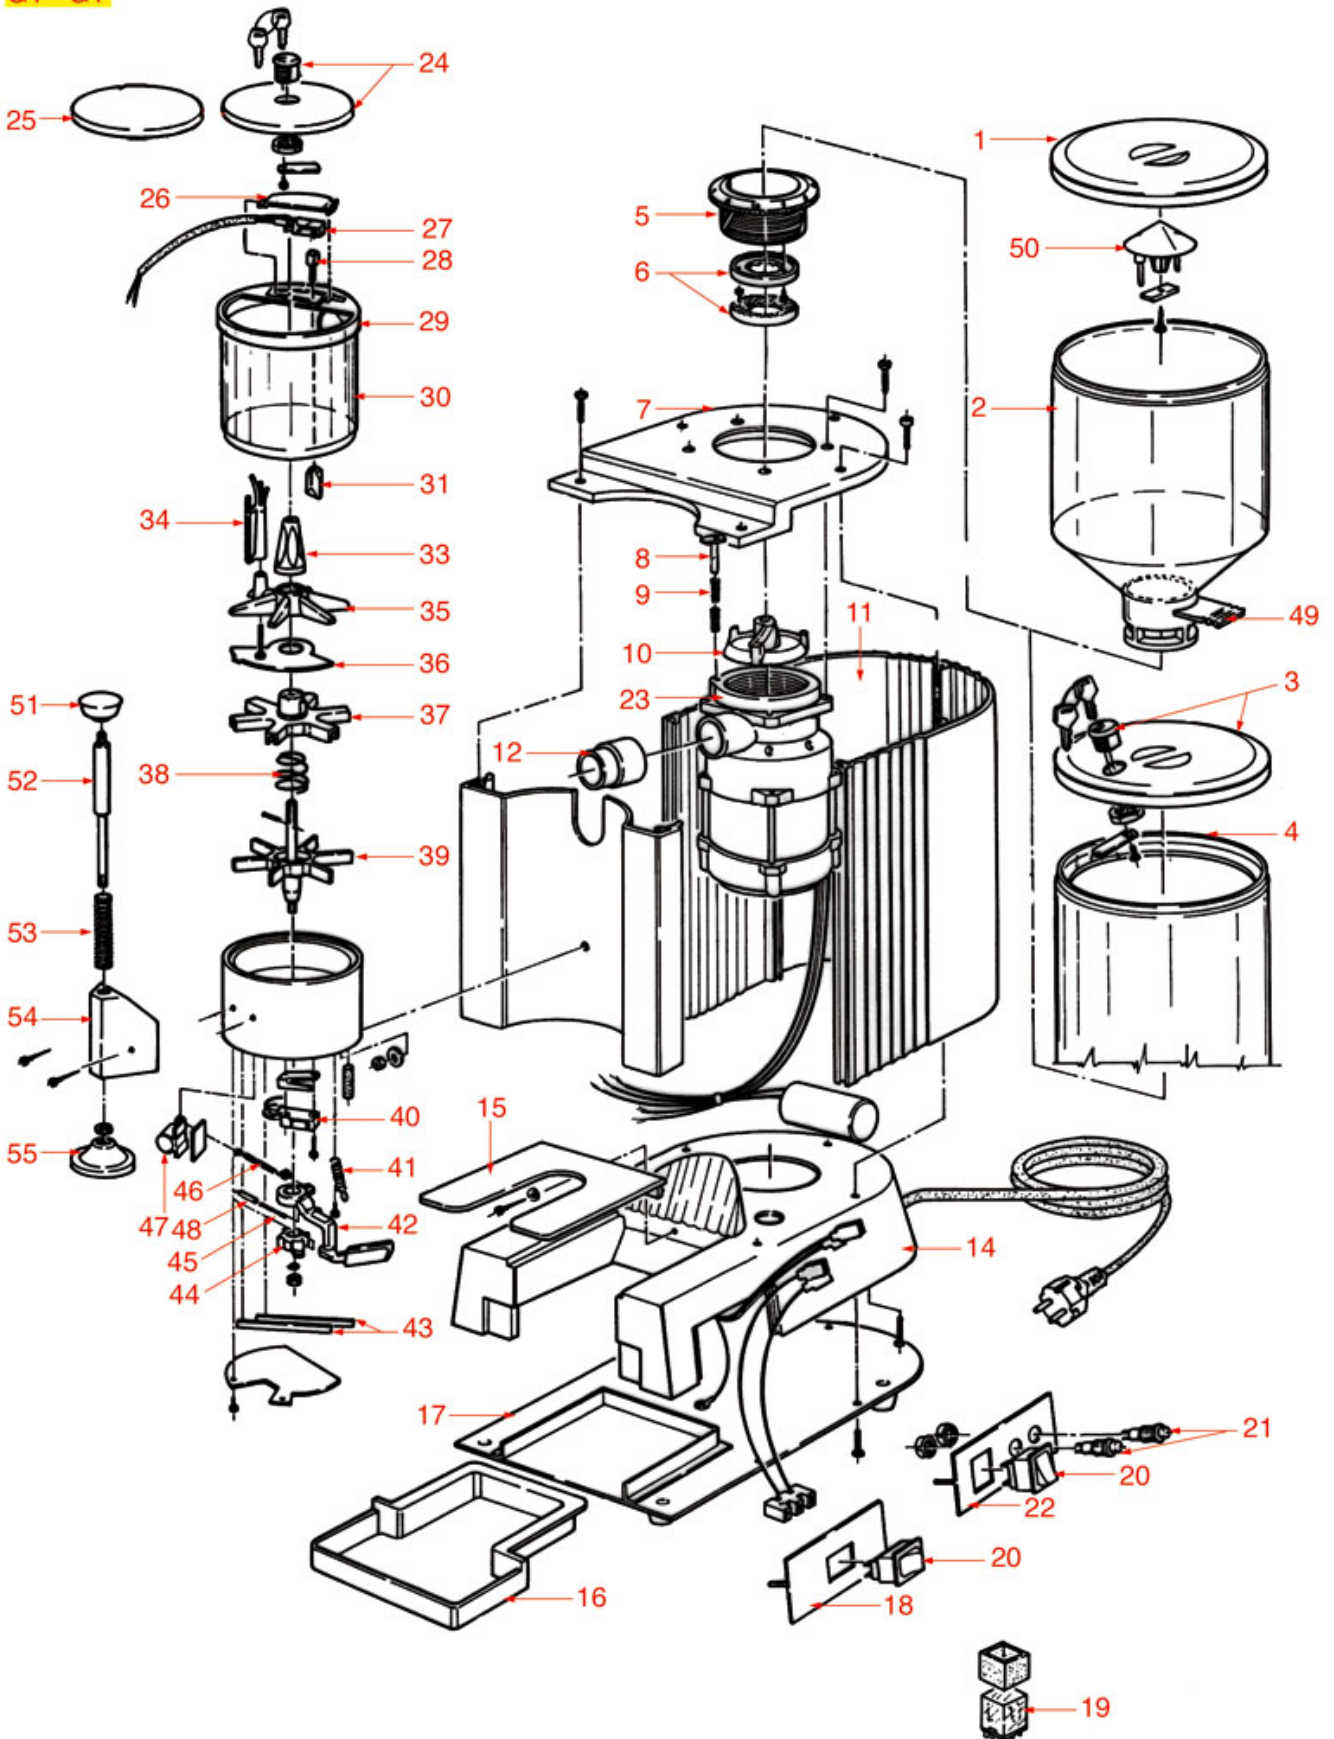

GRINDER ASSEMBLY G1-GT

G1 - GT

CAMC01

CARIMALI

Position	LF code no.	Description
1	1252304	COFFEE HOPPER LID ø 185 mm
2	1080075	COFFEE HOPPER
6	1251114	GRINDING BURRS OBEL (PAIR) LEFT
8	1252438	LOCKING PIN
9	1250265	LOCKING PIN SPRING
10	1251113	GRINDING BURRS BOTTOM HOLDER
15	1162009	FILTER HOLDER FORK
16	1252277	COFFEE COLLECTION TRAY
19	1351508	RELAY 10A 230V
20	3319934	ORANGE BIPOLAR SWITCH 16A 250V
21	1319003	BLACK SINGLE POLE PUSH-BUTTON 0.7A 250V
21	9014062	RED SINGLE-POLE PUSH-BUTTON 0.7A 250V
24	1252284	DOSER LID WITH KEY
25	1252283	DOSER LID
27	1240802	MICROSWITCH 6A 250V
29	1252287	MICROSWITCH HOLDER
33	1252280	DOSE ADJUSTMENT KNOB
34	1250266	DOSER SCRAPER
35	1343939	TOP STAR
36	1252282	DOSER SHEET
37	1343940	MIDDLE STAR
38	1250260	STAR SPRING
39	1343941	BOTTOM STAR
40	1240802	MICROSWITCH 6A 250V
41	1250263	DOSER LEVER RETURN SPRING
42	1252291	DOSER LEVER
43	1250174	SHEET SPRING 89 mm
44	1252437	6-TEETH PAWL
45	1250267	PEG SPRING
46	1250261	STROKE COUNTER SPRING
47	1252278	COUNTER FOR COFFEE GRINDER
48	1252436	PIN FOR DOSER LEVER SPRING
49	1080074	COFFEE CONTAINER CLOSING SHEET
50	1252379	COFFEE HOPPER INNER PROTECTION
52	1324206	COFFEE TAMPER PIN
53	1250264	ROD SPRING